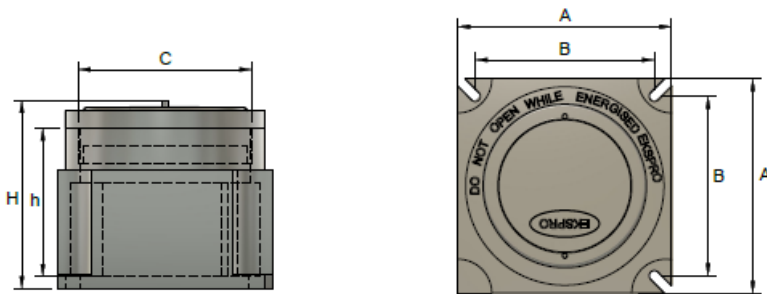

GUB SERIES EX-PROOF JUNCTION BOX

CERTIFICATE : INSEMEX-OEC.ATEX.18.0330X

CE  II 2 G EX D II C T6/T5 GB

CE  II 2 D EX TB III C T80°C/T95°C DB

Catalog No.	A (mm.)	B (mm.)	H (mm.)	h (mm.)	ØC (mm.)
GUB-0	123	102	118	78	99
GUB-2	190	193	146	108	164
GUB-3	233	233	163	127	191
GUB-4	388	367	294	258	354

MATERIAL

Body; aluminum casting
(ETIAL 171)
Colour: RAL 7040(grey)

MECHANICAL PROTECTION TYPE

IP66