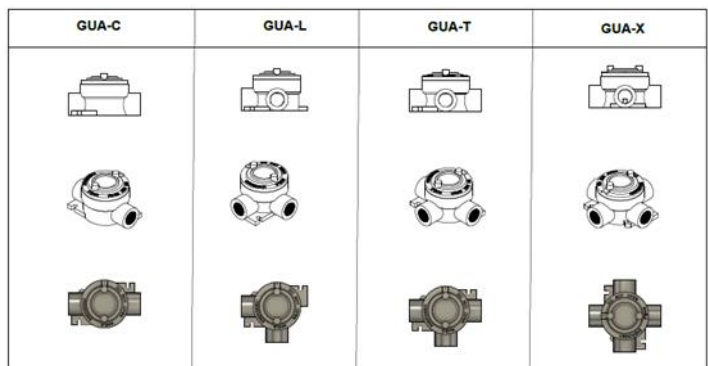

GUA SERIES EX-PROOF JUNCTION BOX

CERTIFICATE : INSEMEX-OEC.ATEX.18.0330X

CE II 2 G EX D II C T6/T5 GB

CE II 2 D EX TB III C T80°C/T95°C DB

Catalog No.	ØD	Inner Diameter ØA (mm)	Inner Height K (mm)	Outer Height H (mm)	Width L (mm)	C	ØB
GUA-1	1/2" or 3/4"	72	50	57	124	20	86
GUA-3	1"	98	60	67	165	27	116
GUA-4	1 1/4" or 1 1/2"	127	90	101	206	33	147

APPLICATIONS

GUA SERIES our connections, Zone-1, Zone-21, Zone-2 and Zone-22 suitable for use in ex-proof environments.

MATERIAL

Body; aluminum casting (ETIAL 171)
Colour: RAL 7040(grey)

MECHANICAL PROTECTION