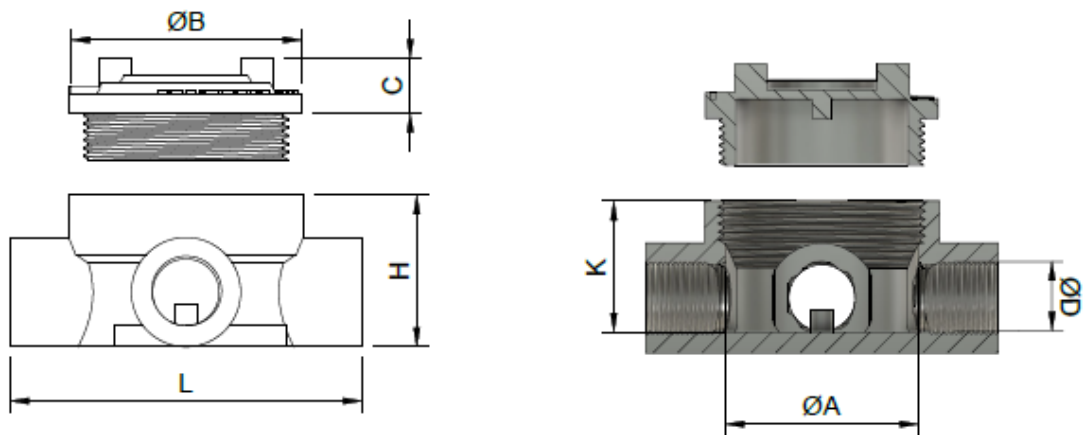

GUA SERIES EX-PROOF JUNCTION BOX

CERTIFICATE : INSEMEX-OEC.ATEX.18.0330X

CE II 2 G EX D II C T6/T5 GB

CE II 2 D EX TB III C T80°C/T95°C DB

Catalog No.	ØD	Inner Diameter ØA (mm)	Inner Height K (mm)	Outer Height H (mm)	Width L (mm)	C	ØB
GUA-1	1/2" or 3/4"	72	50	57	124	20	86
GUA-3	1"	98	60	67	165	27	116
GUA-4	1 1/4" or 1 1/2"	127	90	101	206	33	147

APPLICATIONS

GUA SERIES our connections, Zone-1, Zone-21, Zone-2 and Zone-22 suitable for use in ex-proof environments.

MATERIAL

Body; aluminum casting (ETIAL 171)
Colour: RAL 7040(grey)

MECHANICAL PROTECTION